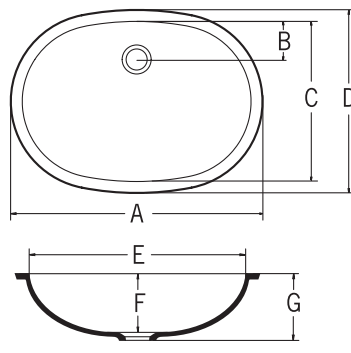

### A3201

BATH

A	20-3/8" (517mm)
B	3-3/8" (86mm)
C	13-5/8" (346mm)
D	15-3/16" (386mm)
E	18-13/16" (477mm)
F	5-1/2" (140mm)
G	6-3/16" (157mm)

### A3211

BATH

A	21-9/16" (548mm)
B	2-5/8" (66mm)
C	14" (356mm)
D	15-9/16" (396mm)
E	20" (508mm)
F	6-1/8" (156mm)
G	6-13/16" (173mm)

### A3181

BATH

A	18-3/16" (462mm)
B	3-11/16" (94mm)
C	13-1/4" (336mm)
D	14-13/16" (376mm)
E	16-5/8" (422mm)
F	5-1/2" (139mm)
G	6-1/8" (156mm)

### A2311

KITCHEN

A	31-1/4" [794mm]
B	4-15/16" [110mm]
C	16-9/16" [421mm]
D	18-15/16" [481mm]
E	13-11/16" [348mm]
F	13-11/16" [348mm]
G	9-1/4" [235mm]
H	9-13/16" [250mm]