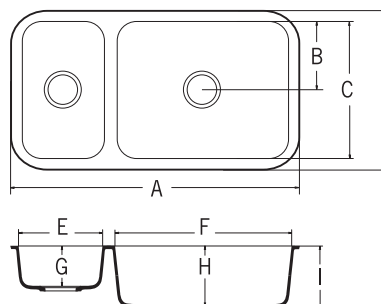

### A3181

BATH

A	18-3/16" (462mm)
B	3-11/16" (94mm)
C	13-1/4" (336mm)
D	14-13/16" (376mm)
E	16-5/8" (422mm)
F	5-1/2" (139mm)
G	6-1/8" (156mm)

### A2311

KITCHEN

A	31-1/4" [794mm]
B	4-15/16" [110mm]
C	16-9/16" [421mm]
D	18-15/16" [481mm]
E	13-11/16" [348mm]
F	13-11/16" [348mm]
G	9-1/4" [235mm]
H	9-13/16" [250mm]

### A2321

KITCHEN

A	32-13/16" [834mm]
B	8-13/16" [244mm]
C	19-1/4" [488mm]
D	21-9/16" [548mm]
E	11-5/16" [287mm]
F	17-9/16" [446mm]
G	7-1/2" [191mm]
H	9" [229mm]
I	9-5/8" [244mm]

### A2341

KITCHEN

A	34-7/8" [886mm]
B	8-3/8" [213mm]
C	16-3/4" [426mm]
D	19-1/8" [486mm]
E	10" [254mm]
F	21" [533mm]
G	5" [127mm]
H	7-1/2" [191mm]
I	8-1/16" [206mm]

**A1121**  
KITCHEN

- A 12-13/16" (326mm)
- B 14" (356mm)
- C 16-3/8" (416mm)
- D 10-3/8" (266mm)
- E 6-1/2" (165mm)
- F 7-1/16" (180mm)