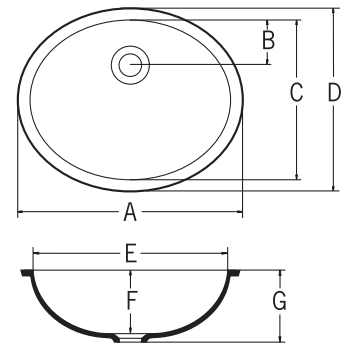

### A3201

BATH

A	20-3/8" (517mm)
B	3-3/8" (86mm)
C	13-5/8" (346mm)
D	15-3/16" (386mm)
E	18-13/16" (477mm)
F	5-1/2" (140mm)
G	6-3/16" (157mm)

### A3211

BATH

A	21-9/16" (548mm)
B	2-5/8" (66mm)
C	14" (356mm)
D	15-9/16" (396mm)
E	20" (508mm)
F	6-1/8" (156mm)
G	6-13/16" (173mm)

### A3181

BATH

A	18-3/16" (462mm)
B	3-11/16" (94mm)
C	13-1/4" (336mm)
D	14-13/16" (376mm)
E	16-5/8" (422mm)
F	5-1/2" (139mm)
G	6-1/8" (156mm)

### A2311

KITCHEN

A	31-1/4" [794mm]
B	4-15/16" [110mm]
C	16-9/16" [421mm]
D	18-15/16" [481mm]
E	13-11/16" [348mm]
F	13-11/16" [348mm]
G	9-1/4" [235mm]
H	9-13/16" [250mm]