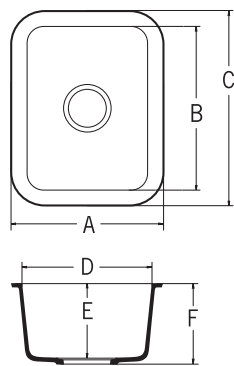

### A3181

BATH

A	18-3/16" (462mm)
B	3-11/16" (94mm)
C	13-1/4" (336mm)
D	14-13/16" (376mm)
E	16-5/8" (422mm)
F	5-1/2" (139mm)
G	6-1/8" (156mm)

### A2311

KITCHEN

A	31-1/4" [794mm]
B	4-15/16" [110mm]
C	16-9/16" [421mm]
D	18-15/16" [481mm]
E	13-11/16" [348mm]
F	13-11/16" [348mm]
G	9-1/4" [235mm]
H	9-13/16" [250mm]

### A2321

KITCHEN

A	32-13/16" [834mm]
B	8-13/16" [244mm]
C	19-1/4" [488mm]
D	21-9/16" [548mm]
E	11-5/16" [287mm]
F	17-9/16" [446mm]
G	7-1/2" [191mm]
H	9" [229mm]
I	9-5/8" [244mm]

### A2341

KITCHEN

A	34-7/8" [886mm]
B	8-3/8" [213mm]
C	16-3/4" [426mm]
D	19-1/8" [486mm]
E	10" [254mm]
F	21" [533mm]
G	5" [127mm]
H	7-1/2" [191mm]
I	8-1/16" [206mm]

**A1121**  
KITCHEN

- A 12-13/16" (326mm)
- B 14" (356mm)
- C 16-3/8" (416mm)
- D 10-3/8" (266mm)
- E 6-1/2" (165mm)
- F 7-1/16" (180mm)