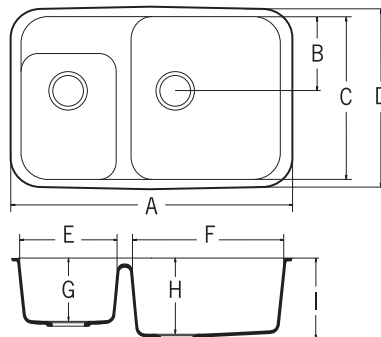

### A3181

BATH

A	18-3/16" (462mm)
B	3-11/16" (94mm)
C	13-1/4" (336mm)
D	14-13/16" (376mm)
E	16-5/8" (422mm)
F	5-1/2" (139mm)
G	6-1/8" (156mm)

### A2311

KITCHEN

A	31-1/4" [794mm]
B	4-15/16" [110mm]
C	16-9/16" [421mm]
D	18-15/16" [481mm]
E	13-11/16" [348mm]
F	13-11/16" [348mm]
G	9-1/4" [235mm]
H	9-13/16" [250mm]

### A2321

KITCHEN

A	32-13/16" [834mm]
B	8-13/16" [244mm]
C	19-1/4" [488mm]
D	21-9/16" [548mm]
E	11-5/16" [287mm]
F	17-9/16" [446mm]
G	7-1/2" [191mm]
H	9" [229mm]
I	9-5/8" [244mm]

### A2341

KITCHEN

A	34-7/8" [886mm]
B	8-3/8" [213mm]
C	16-3/4" [426mm]
D	19-1/8" [486mm]
E	10" [254mm]
F	21" [533mm]
G	5" [127mm]
H	7-1/2" [191mm]
I	8-1/16" [206mm]

**A1121**  
KITCHEN

- A 12-13/16" (326mm)
- B 14" (356mm)
- C 16-3/8" (416mm)
- D 10-3/8" (266mm)
- E 6-1/2" (165mm)
- F 7-1/16" (180mm)