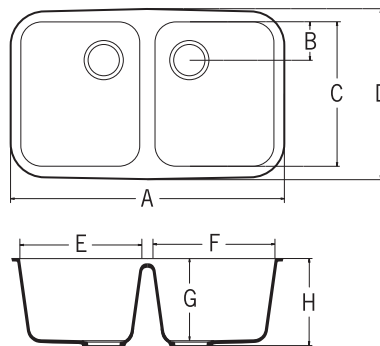

### A3211

BATH

A	21-9/16" (548mm)
B	2-5/8" (66mm)
C	14" (356mm)
D	15-9/16" (396mm)
E	20" (508mm)
F	6-1/8" (156mm)
G	6-13/16" (173mm)

### A3181

BATH

A	18-3/16" (462mm)
B	3-11/16" (94mm)
C	13-1/4" (336mm)
D	14-13/16" (376mm)
E	16-5/8" (422mm)
F	5-1/2" (139mm)
G	6-1/8" (156mm)

### A2311

KITCHEN

A	31-1/4" [794mm]
B	4-15/16" [110mm]
C	16-9/16" [421mm]
D	18-15/16" [481mm]
E	13-11/16" [348mm]
F	13-11/16" [348mm]
G	9-1/4" [235mm]
H	9-13/16" [250mm]

### A2321

KITCHEN

A	32-13/16" [834mm]
B	8-13/16" [244mm]
C	19-1/4" [488mm]
D	21-9/16" [548mm]
E	11-5/16" [287mm]
F	17-9/16" [446mm]
G	7-1/2" [191mm]
H	9" [229mm]
I	9-5/8" [244mm]