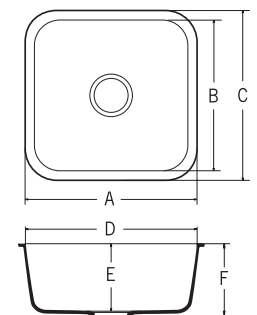

### A3181

BATH

A	18-3/16" (462mm)
B	3-11/16" (94mm)
C	13-1/4" (336mm)
D	14-13/16" (376mm)
E	16-5/8" (422mm)
F	5-1/2" (139mm)
G	6-1/8" (156mm)

### A2341

KITCHEN

A	34-7/8" [886mm]
B	8-3/8" [213mm]
C	16-3/4" [426mm]
D	19-1/8" [486mm]
E	10" [254mm]
F	21" [533mm]
G	5" [127mm]
H	7-1/2" [191mm]
I	8-1/16" [206mm]

**A1121**  
KITCHEN

- A 12-13/16" (326mm)
- B 14" (356mm)
- C 16-3/8" (416mm)
- D 10-3/8" (266mm)
- E 6-1/2" (165mm)
- F 7-1/16" (180mm)

**A1131**  
KITCHEN

- A 13-7/16" (341mm)
- B 15-3/4" (400mm)
- C 18-1/8" (460mm)
- D 11-1/16" (281mm)
- E 5-1/4" (133mm)
- F 5-7/8" (148mm)

**A1231**  
KITCHEN

- A 23-5/16" (592mm)
- B 16-5/8" (422mm)
- C 19" (482mm)
- D 20-15/16" (532mm)
- E 7-3/8" (187mm)
- F 7-15/16" (202mm)

**A1181**  
KITCHEN

- A 18-1/8" (460mm)
- B 15-3/4" (400mm)
- C 18-1/8" (460mm)
- D 15-3/4" (400mm)
- E 8-3/16" (208mm)
- F 8-7/8" (225mm)