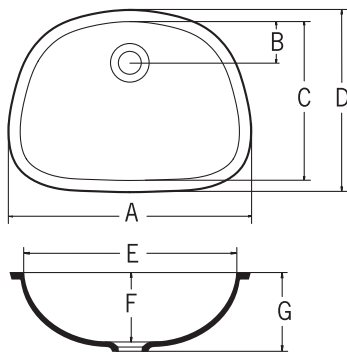

### A3201

BATH

A	20-3/8" (517mm)
B	3-3/8" (86mm)
C	13-5/8" (346mm)
D	15-3/16" (386mm)
E	18-13/16" (477mm)
F	5-1/2" (140mm)
G	6-3/16" (157mm)

### A3211

BATH

A	21-9/16" (548mm)
B	2-5/8" (66mm)
C	14" (356mm)
D	15-9/16" (396mm)
E	20" (508mm)
F	6-1/8" (156mm)
G	6-13/16" (173mm)

### A3181

BATH

A	18-3/16" (462mm)
B	3-11/16" (94mm)
C	13-1/4" (336mm)
D	14-13/16" (376mm)
E	16-5/8" (422mm)
F	5-1/2" (139mm)
G	6-1/8" (156mm)

### A2311

KITCHEN

A	31-1/4" [794mm]
B	4-15/16" [110mm]
C	16-9/16" [421mm]
D	18-15/16" [481mm]
E	13-11/16" [348mm]
F	13-11/16" [348mm]
G	9-1/4" [235mm]
H	9-13/16" [250mm]